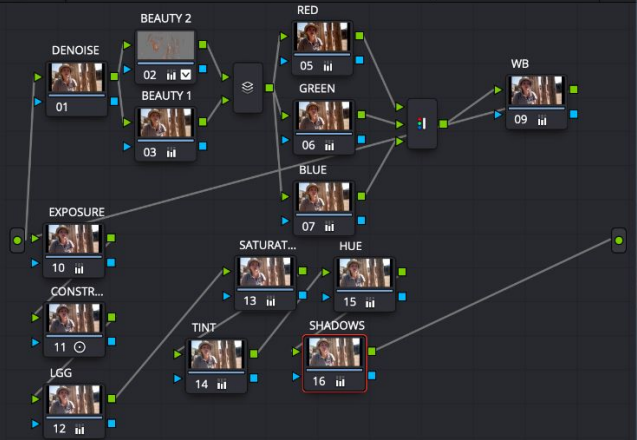

Primaries - Color Wheels

Temp 0.0 Tint 0.00 Contrast 1.000 Pivot 0.435 Mid/Detail 5.50

Lift Gamma Gain Offset

Color Boost 0.00 Shadows 0.00 Highlights 0.00 Saturation 50.00 Hue 50.00 Lum Mix 100.00

Primaries - Color Wheels

<- BEFORE

AFTER ->

<- BEFORE

AFTER ->

<- BEFORE

AFTER ->

<- BEFORE

AFTER ->